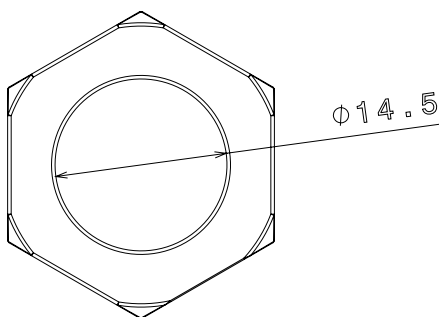

PRODUCT CODE: PMB20W
PVC SCREWED MALE BUSH

DESCRIPTION

20mm PVC Screwed Male Bush

FINISH

White

MATERIAL

PVC

PACKAGING

Packed in qty 100

ADDITIONAL NOTES

Manufactured to BS4607 part 1

Isometric view

Top view

Side view