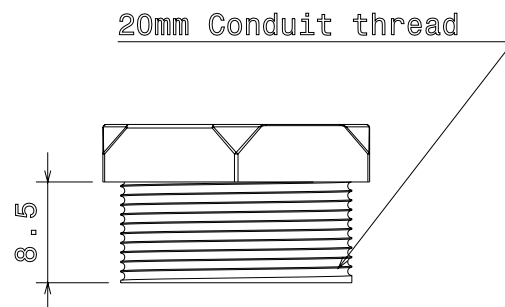

PRODUCT CODE: PMB20W
PVC SCREWED MALE BUSH

DESCRIPTION

20mm PVC Screwed Male Bush

FINISH

White

MATERIAL

PVC

PACKAGING

Packed in qty 100

ADDITIONAL NOTES

Manufactured to BS4607 part 1

Isometric view

Top view

Side view